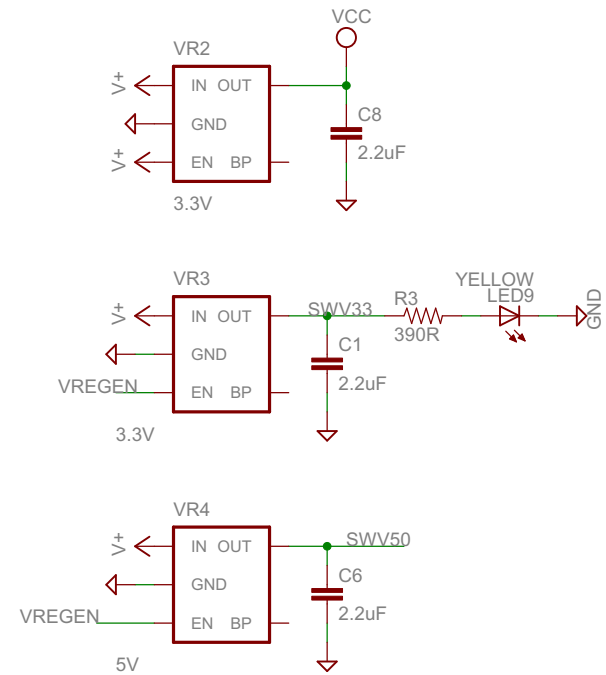

SFE
SFE

Released under the Creative Commons Attribution Share-Alike 3.0 License
<http://creativecommons.org/licenses/by-sa/3.0>
 Design by: Ian Lesnet

TITLE: BusPirate-v36	
Document Number:	REV:
Date: 2/11/2010 4:51:01 PM	Sheet: 1/2