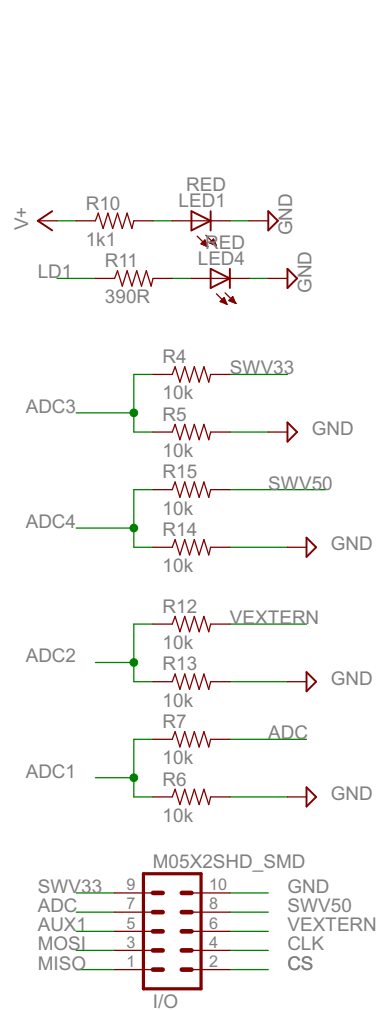

SFE
SFE

Released under the Creative Commons Attribution Share-Alike 3.0 License
<http://creativecommons.org/licenses/by-sa/3.0>
 Design by: Ian Lesnet

TITLE: BusPirate-v36	
Document Number:	REV:
Date: 2/11/2010 4:51:01 PM	Sheet: 1/2

TITLE: BusPirate-v36	
Document Number:	REV:
Date: 2/11/2010 4:51:01 PM	Sheet: 2/2