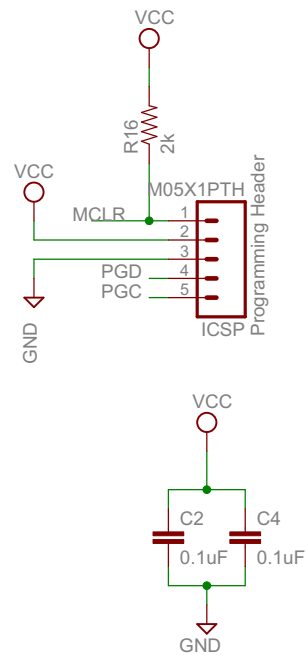

SFE
SFE

Released under the Creative Commons Attribution Share-Alike 3.0 License
<http://creativecommons.org/licenses/by-sa/3.0>
 Design by: Ian Lesnet

TITLE: BusPirate-v36	
Document Number:	REV:
Date: 2/11/2010 4:51:01 PM	Sheet: 1/2